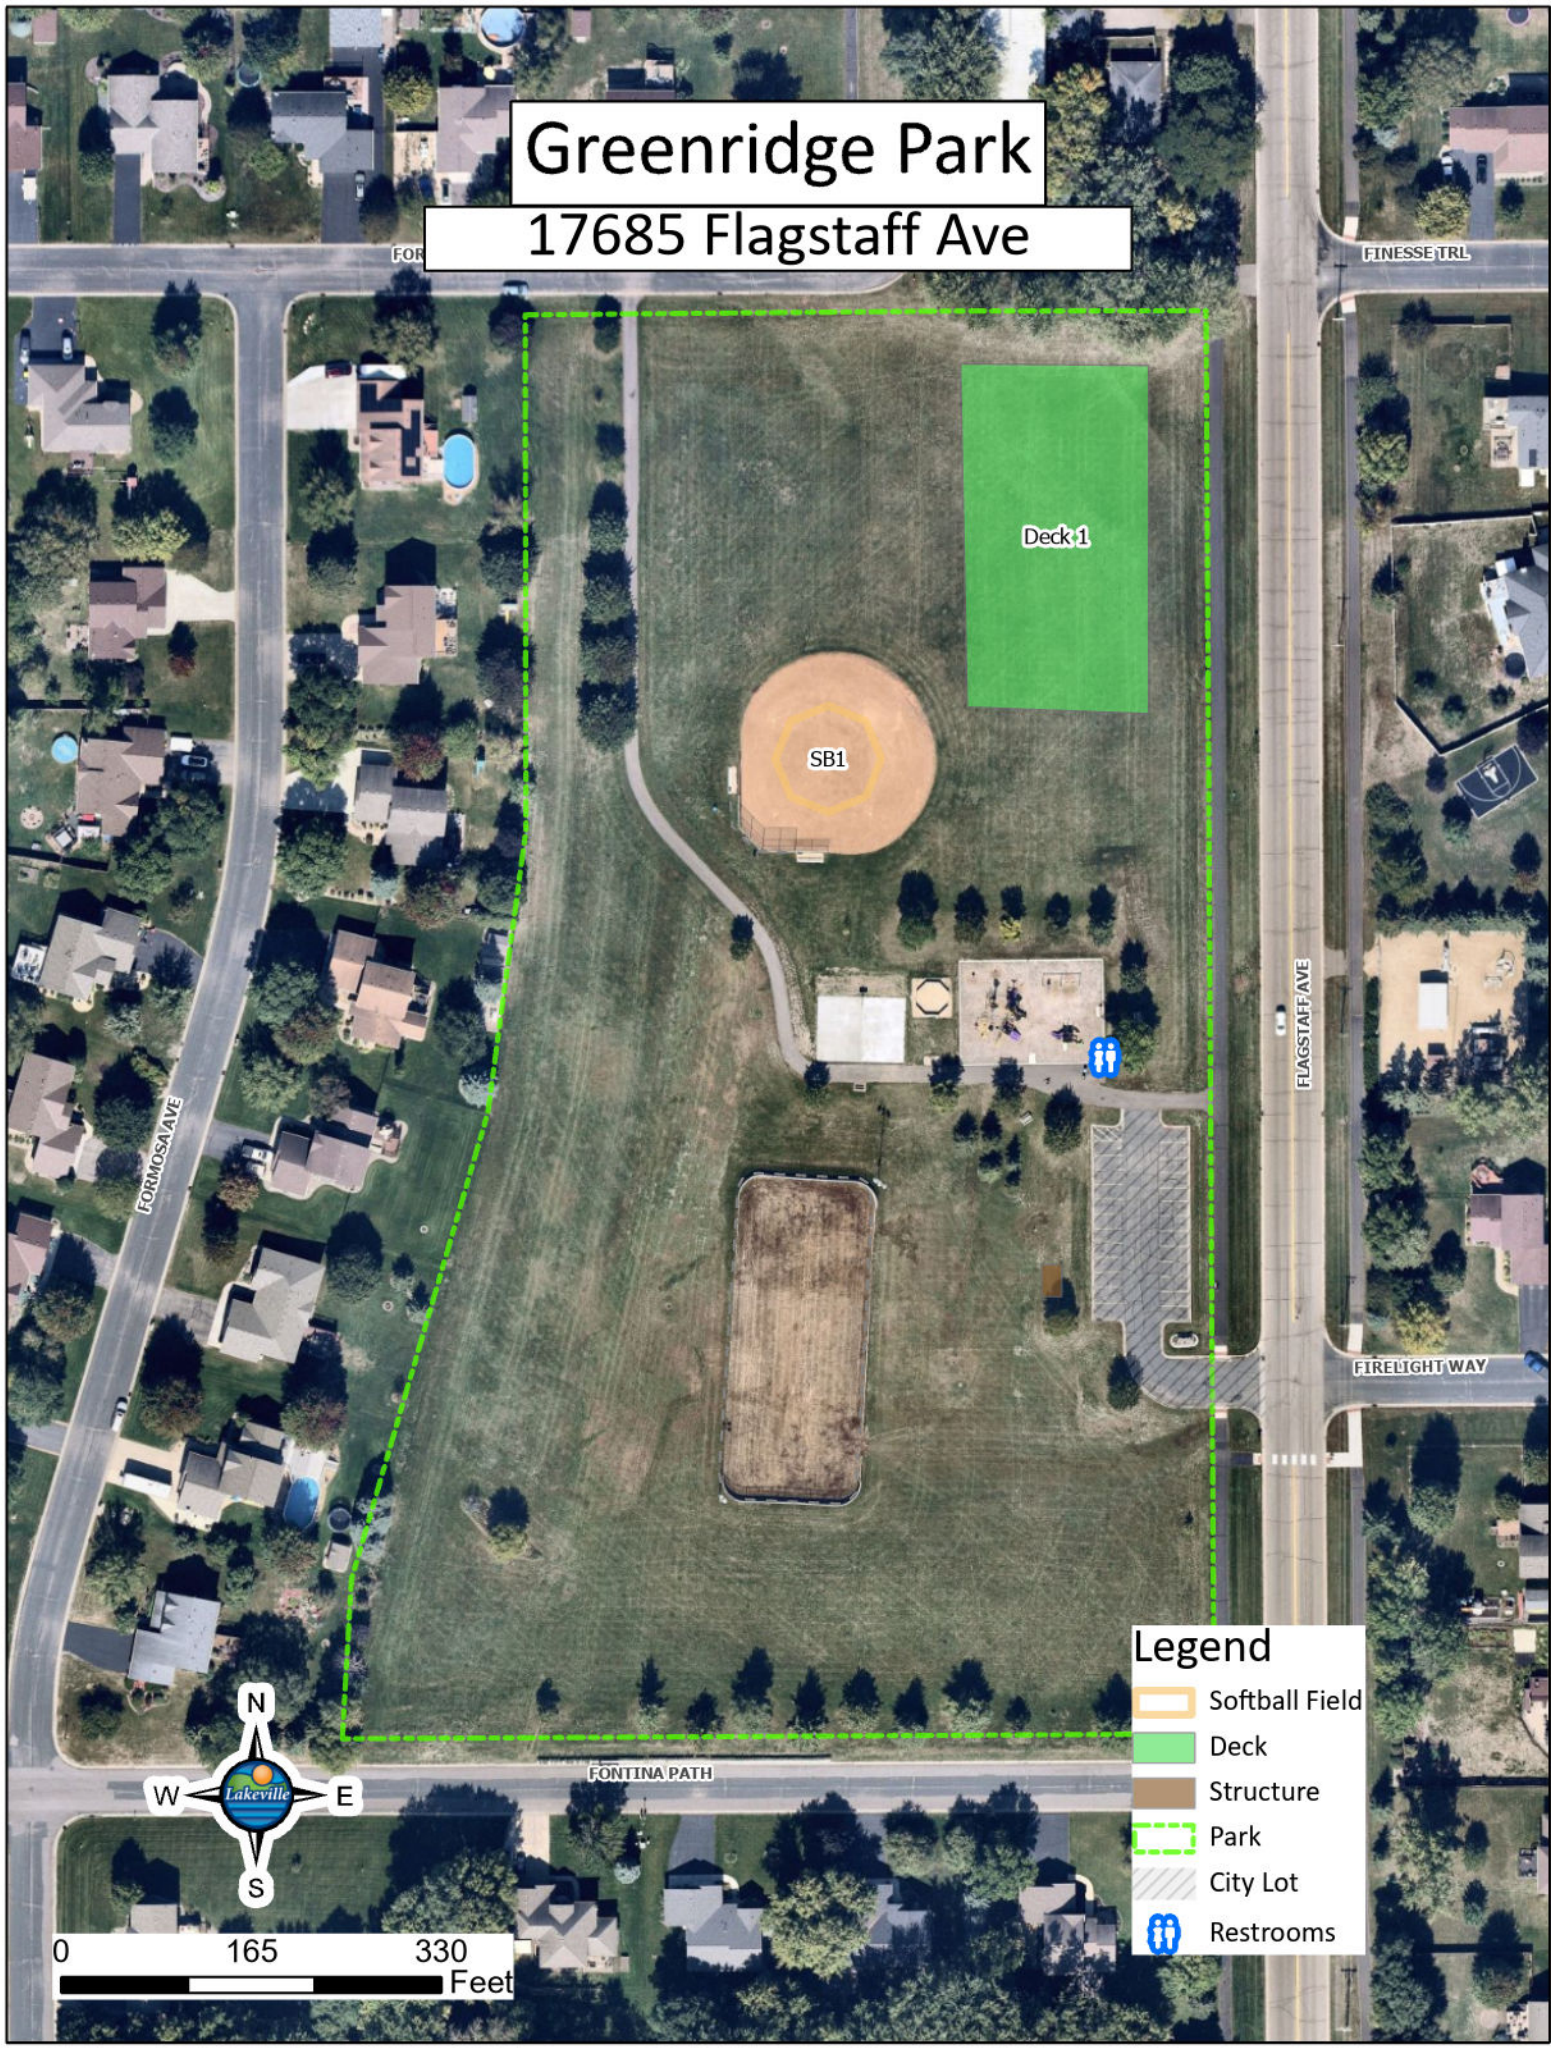

# Greenridge Park

17685 Flagstaff Ave

Deck 1

SB1

FORMOSA AVE

FLAGSTAFF AVE

FIRELIGHT WAY

FONTINA PATH

- ### Legend
- Softball Field
  - Deck
  - Structure
  - Park
  - City Lot
  - Restrooms